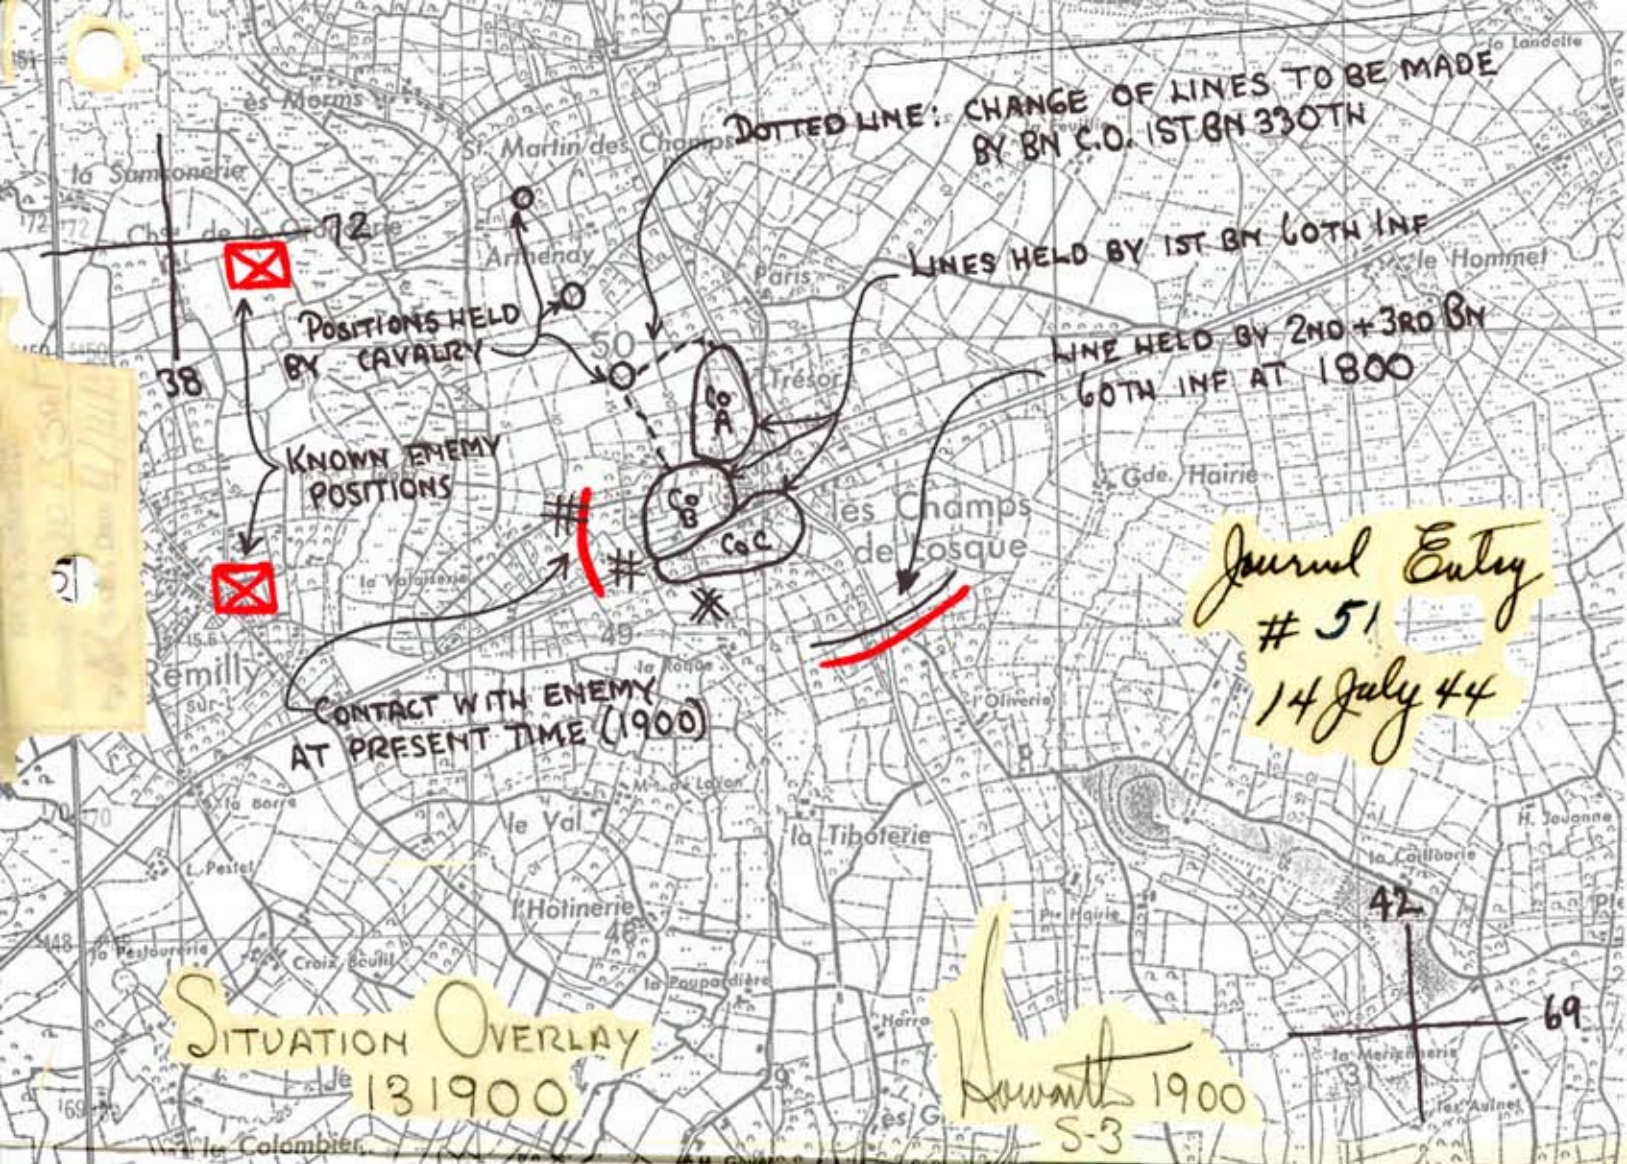

DOTTED LINE: CHANGE OF LINES TO BE MADE BY BN C.O. 1ST BN 330TH

LINES HELD BY 1ST BN 60TH INF

LINE HELD BY 2ND + 3RD BN 60TH INF AT 1800

POSITIONS HELD BY CAVALRY

KNOWN ENEMY POSITIONS

CONTACT WITH ENEMY AT PRESENT TIME (1900)

Journal Entry # 51
14 July 44

SITUATION OVERLAY
131900

1900
S-3

DOTTED LINE: CHANGE OF LINES TO BE MADE BY BN C.O. 1ST BN 330TH

LINES HELD BY 1ST BN 60TH INF

LINE HELD BY 2ND+3RD BN 60TH INF AT 1800

CONTACT WITH ENEMY AT PRESENT TIME (1900)

KNOWN ENEMY POSITIONS

POSITIONS HELD BY CAVALRY

72

38

Journal Entry
51
14 July 44

SITUATION OVERLAY
131900

Howarth 1900
S-3